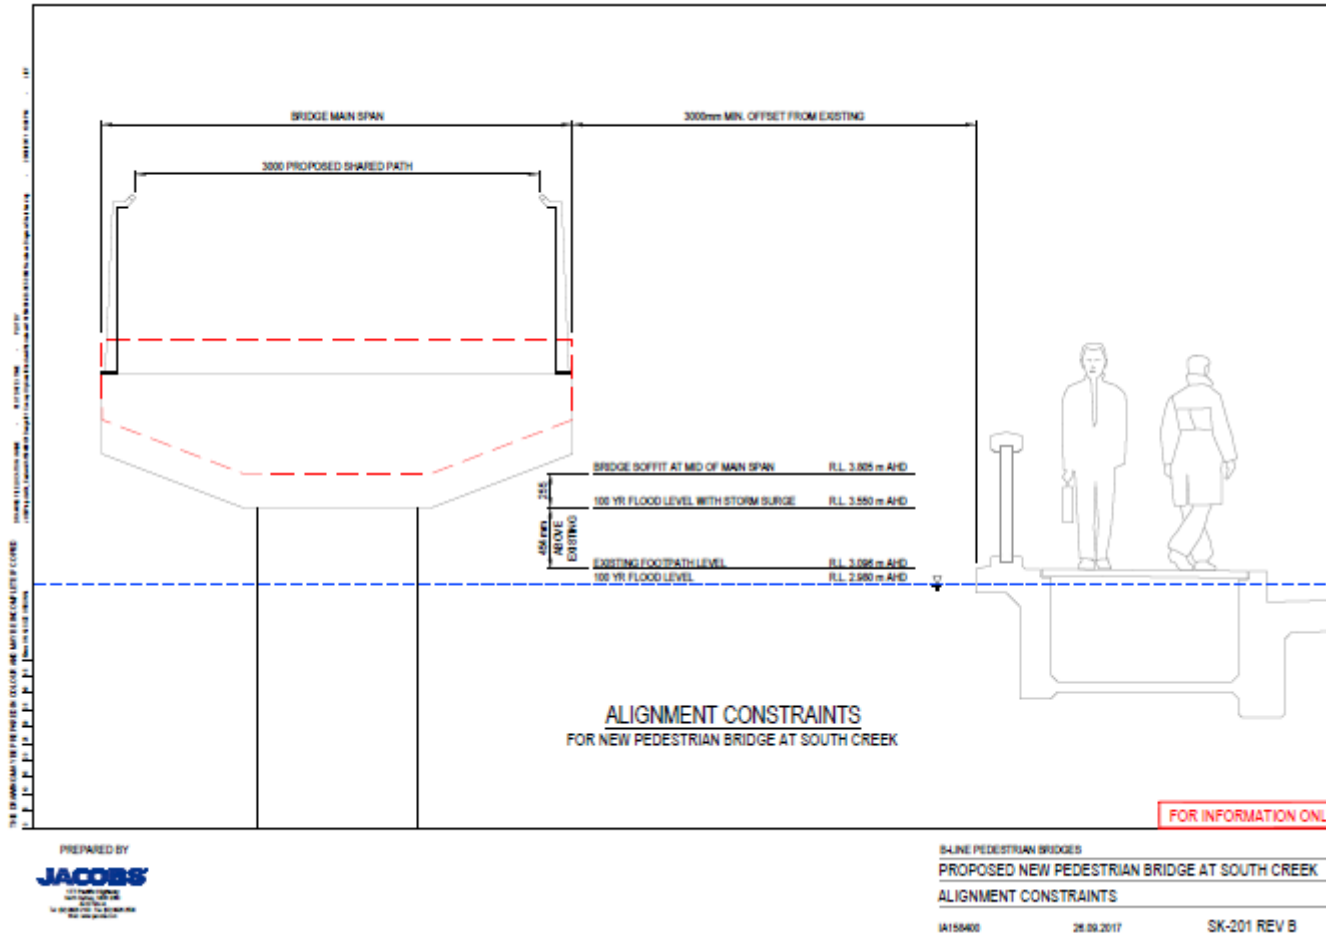

Proposed Pittwater Road Pedestrian and Cycle Bridge – Narrabeen Lagoon

Loaded to NORTHERN BEACHES ALLIANCE Website <https://northernbeachesalliance.weebly.com/>

Email [northernbeachesalliance@gmail.com](mailto:northernbeachesalliance@gmail.com)